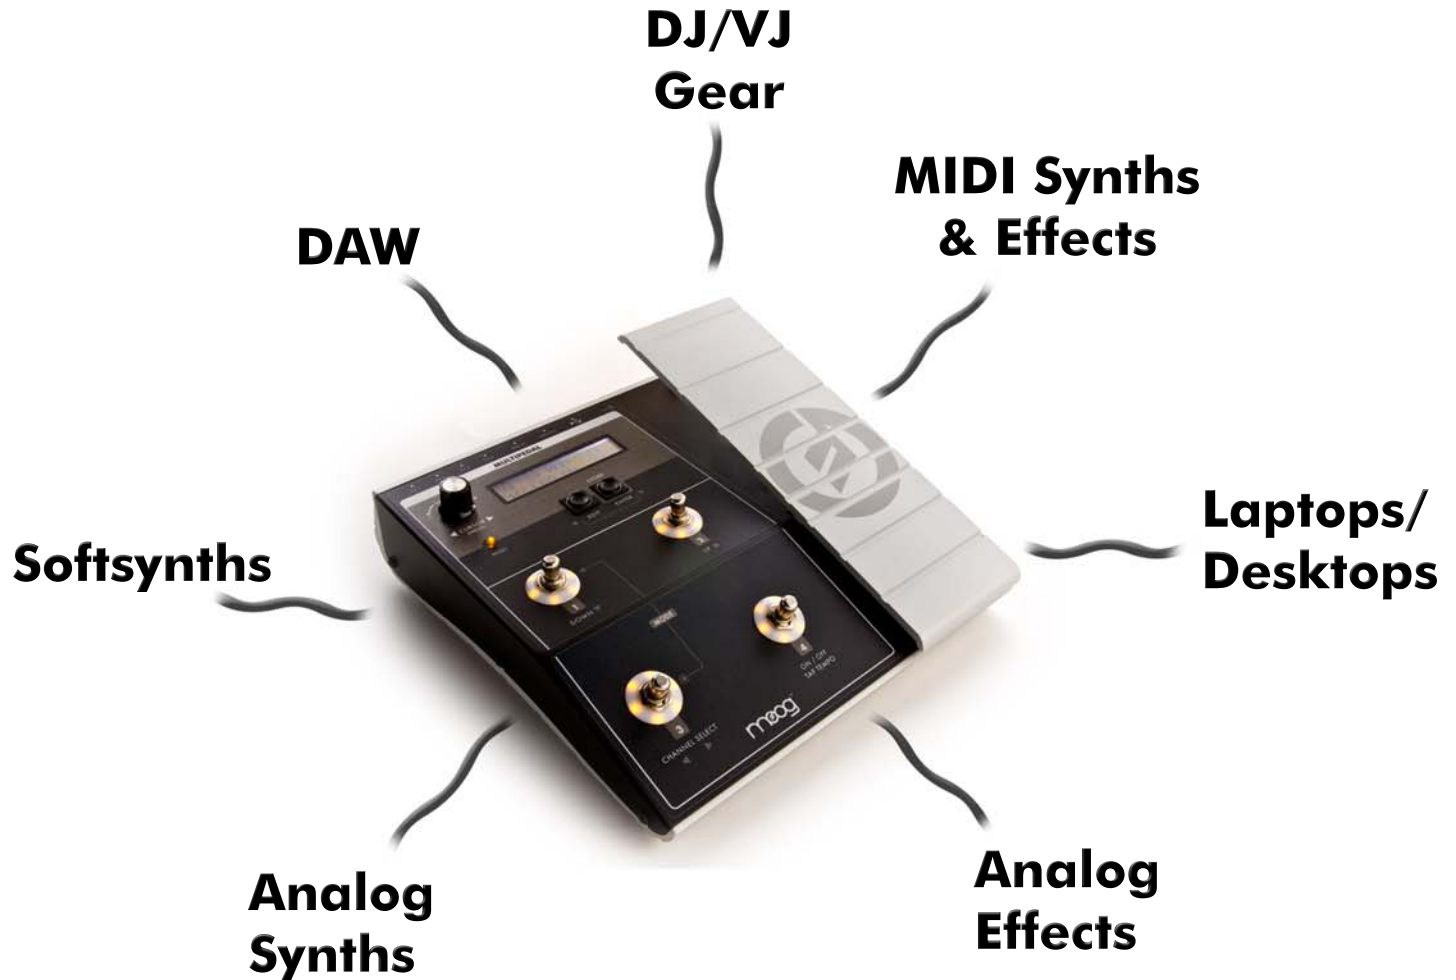

Introducing the

MP-201 Multi-Pedal

Advanced Expression Controller - Multi-Channel MIDI & USB
4 Analog CV Outputs - MIDI Clock Sync - 100 User-Editable Presets

The market for this product is only limited by your imagination... professional & home studios, gigging musicians, DJ's/VJ's, guitarists, keyboardists and musicians of all types!